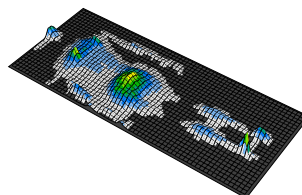

sobota, 26 kwietnia 2014 14:50:41,921

Minimum (mmHg)	0.00
Maximum (mmHg)	97.20
Average (mmHg)	13.85
Variance (mmHg <sup>2</sup> )	162.55
Standard deviation (mmHg)	12.75
Coefficient of variation (%)	92.07
Horizontal center (cm)	31.62

Minimum

superkomfort multi plecy

sobota, 26 kwietnia 2014 14:53:15,640

Minimum (mmHg)	0.00
Maximum (mmHg)	100.00
Average (mmHg)	15.55
Variance (mmHg <sup>2</sup> )	199.12
Standard deviation (mmHg)	14.11
Coefficient of variation (%)	90.75
Horizontal center (cm)	32.72

Minimum

superkomfort mulfi bok pan miekszy stelaz