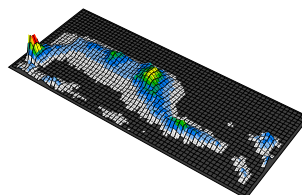

sobota, 26 kwietnia 2014 14:50:41,921

Minimum (mmHg)	0.00
Maximum (mmHg)	97.20
Average (mmHg)	13.85
Variance (mmHg <sup>2</sup> )	162.55
Standard deviation (mmHg)	12.75
Coefficient of variation (%)	92.07
Horizontal center (cm)	31.62

Minimum

superkomfort multi plecy

sobota, 26 kwietnia 2014 14:53:15,640

Minimum (mmHg)	0.00
Maximum (mmHg)	100.00
Average (mmHg)	15.55
Variance (mmHg <sup>2</sup> )	199.12
Standard deviation (mmHg)	14.11
Coefficient of variation (%)	90.75
Horizontal center (cm)	32.72

Minimum

superkomfort mulfi bok pan miekszy stelaz